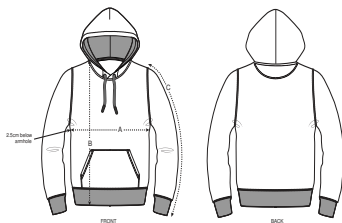

# NORMALE PASVORM

XXS\*

XS

S

M

L

XL

XXL

XXXL\*

XXXXL\*

## Size guide

SIZES	XXS	XS	S	M	L	XL	XXL	XXXL	XXXXL	XXXXXL
A Half Chest	46.5	49	51.5	54	57	60	63	66	71	0
B Body Length	63	65	68	72	74	76	78	80	82	0
C Sleeve Length	60.5	61.5	64	65.5	67	68.5	70	70	70	0