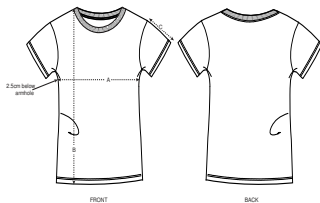

AANSLUITENDE PASVORM

XS

S

M

L

XL

XXL

Size guide

SIZES

XS

S

M

L

XL

XXL

A Half Chest

42

44.5

47.5

50.5

53.5

56.5

B Body Length

62

64

66

68

69

69

C Sleeve Length

16

16