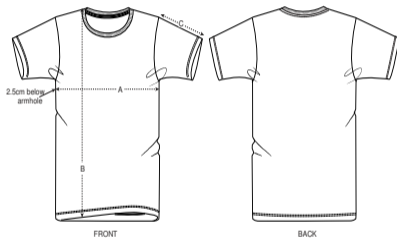

NORMALE PASVORM

XXS* XS S M L XL XXL XXXL* XXXXL* XXXXXL*

Size guide

SIZES	XXS	XS	S	M	L	XL	XXL	XXXL	XXXXL	XXXXXL
A Half Chest	43.5	46	49	52	55	58	61	64	69	74
B Body Length	64	66	69	72	74	76	78	80	82	84
C Sleeve Length	19	19.5	20.5	21.5	22.5	22.5	23.5	24.5	24.5	25