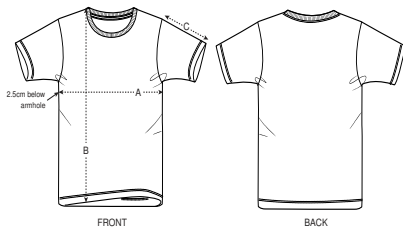

NORMALE PASVORM

3-4	5-6	7-8	9-11	12-14
98-104cm	110-116cm	122-128cm	134-148cm	152-164cm

Size guide

SIZES		3-4	5-6	7-8	9-11	12-14
A	Half Chest	33	35	37	41	44
B	Body Length	42	46	51.5	57.5	62.5
C	Sleeve Length	11.5	12.5	14.5	16.5	18.5